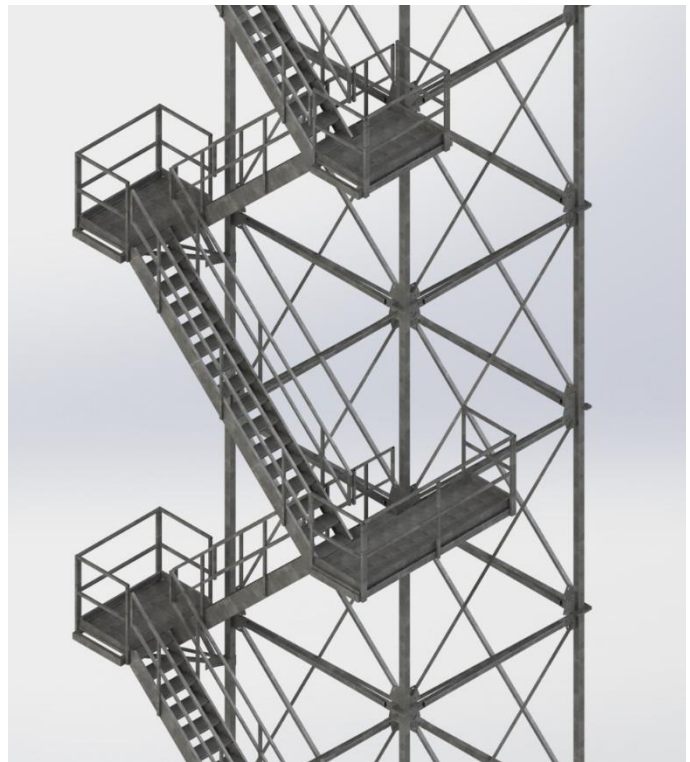

Catwalk and Tower Engineering Bulletin

New Product Now Available: Wide Corner Stair and Step Off Platforms

Chief Agri Industrial is pleased to announce the introduction of several new platforms for Chiefs towers. These new platforms provide more flexibility in the layout of stair on Chief towers.

Corner to Switchback Platforms allow you to wrap a stair around a corner when the switchback stair is in the wide position.

Top/Step Off Platforms allow you to stop off on a top platform from a switchback stair in the wide position.

Switchback/Step Off Platforms allow you to step on to an internal platform from a switchback stair system

Below is a full list of Chief's tower stair platforms.

Part No	Part Description	
9623123Q	TOWER,PLATFORM PKG,CNR TO SB TRANS LH,GLV,STG 0-3	New
9623131Q	TOWER,PLATFORM PKG,CNR TO SB TRANS LH,GLV,STG 4-6	New
9623108Q	TOWER,PLATFORM PKG,CNR TO SB TRANS RH,GLV,STG 0-3	New
9623129Q	TOWER,PLATFORM PKG,CNR TO SB TRANS RH,GLV,STG 4-6	New
9623144Q	TOWER,PLATFORM PKG,EXT SB/STEP OFF LH,GLV,STG 0-3	New
9623133Q	TOWER,PLATFORM PKG,EXT SB/STEP OFF RH,GLV,STG 0-3	New
9623191Q	TOWER,PLATFORM PKG,EXT TOP/STEP OFF LH,GLV,STG 0-3	New
9623190Q	TOWER,PLATFORM PKG,EXT TOP/STEP OFF RH,GLV,STG 0-3	New
9621641Q	TOWER,PLATFORM PKG,SB LH,GLV,STG 0-3	
9621534Q	TOWER,PLATFORM PKG,SB LH,GLV,STG 4-6	
9621642Q	TOWER,PLATFORM PKG,SB RH,GLV,STG 0-3	
9621537Q	TOWER,PLATFORM PKG,SB RH,GLV,STG 4-6	
9621615Q	TOWER,PLATFORM PKG,TOP,GLV,STG 0-3	
9621134Q	TOWER,PLATFORM PKG,CORNER,GLV,STG 0-3	
9621509Q	TOWER,PLATFORM PKG,CORNER,GLV,STG 4-6	