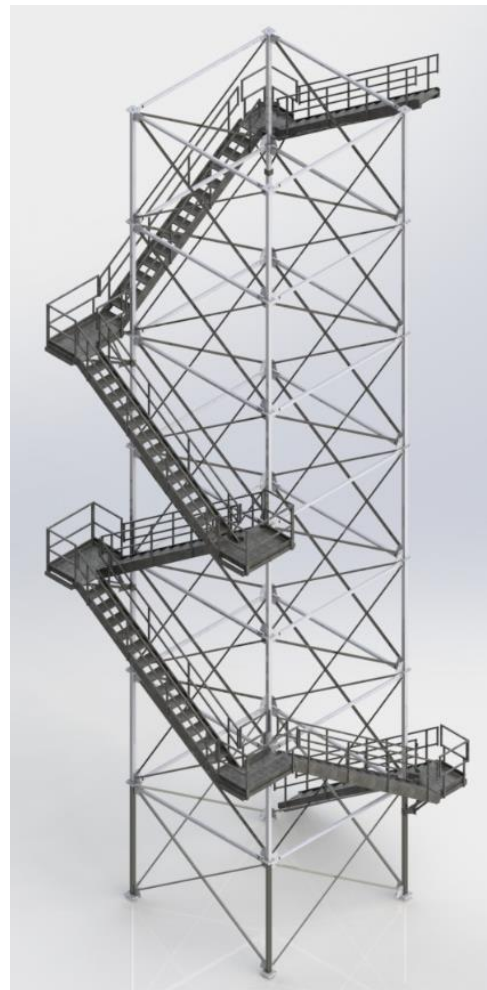

Catwalk and Tower Engineering Bulletin

New Product Now Available: Wide Corner Stair and Step Off Platforms

Chief Agri Industrial is pleased to announce the introduction of several new platforms for Chiefs towers. These new platforms provide more flexibility in the layout of stair on Chief towers.

Corner to Switchback Platforms allow you to wrap a stair around a corner when the switchback stair is in the wide position.

Top/Step Off Platforms allow you to stop off on a top platform from a switchback stair in the wide position.

Switchback/Step Off Platforms allow you to step on to an internal platform from a switchback stair system

Below is a full list of Chief's tower stair platforms.

Part No	Part Description	
9623123Q	TOWER,PLATFORM PKG,CNR TO SB TRANS LH,GLV,STG 0-3	New
9623131Q	TOWER,PLATFORM PKG,CNR TO SB TRANS LH,GLV,STG 4-6	New
9623108Q	TOWER,PLATFORM PKG,CNR TO SB TRANS RH,GLV,STG 0-3	New
9623129Q	TOWER,PLATFORM PKG,CNR TO SB TRANS RH,GLV,STG 4-6	New
9623144Q	TOWER,PLATFORM PKG,EXT SB/STEP OFF LH,GLV,STG 0-3	New
9623133Q	TOWER,PLATFORM PKG,EXT SB/STEP OFF RH,GLV,STG 0-3	New
9623191Q	TOWER,PLATFORM PKG,EXT TOP/STEP OFF LH,GLV,STG 0-3	New
9623190Q	TOWER,PLATFORM PKG,EXT TOP/STEP OFF RH,GLV,STG 0-3	New
9621641Q	TOWER,PLATFORM PKG,SB LH,GLV,STG 0-3	
9621534Q	TOWER,PLATFORM PKG,SB LH,GLV,STG 4-6	
9621642Q	TOWER,PLATFORM PKG,SB RH,GLV,STG 0-3	
9621537Q	TOWER,PLATFORM PKG,SB RH,GLV,STG 4-6	
9621615Q	TOWER,PLATFORM PKG,TOP,GLV,STG 0-3	
9621134Q	TOWER,PLATFORM PKG,CORNER,GLV,STG 0-3	
9621509Q	TOWER,PLATFORM PKG,CORNER,GLV,STG 4-6	