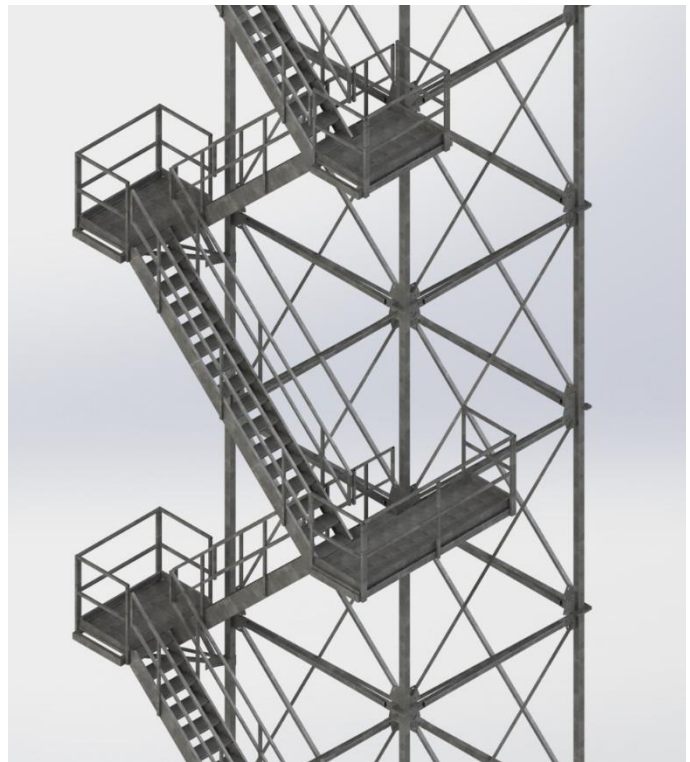

5-8-2015

Catwalk and Tower Engineering Bulletin

New Product Now Available: Wide Corner Stair and Step Off Platforms

Chief Agri Industrial is pleased to announce the introduction of several new platforms for Chiefs towers. These new platforms provide more flexibility in the layout of stair on Chief towers.

Corner to Switchback Platforms allow you to wrap a stair around a corner when the switchback stair is in the wide position.

Top/Step Off Platforms allow you to stop off on a top platform from a switchback stair in the wide position.

Switchback/Step Off Platforms allow you to step on to an internal platform from a switchback stair system

Below is a full list of Chief's tower stair platforms.

Part No	Part Description	
9623123Q	TOWER,PLATFORM PKG,CNR TO SB TRANS LH,GLV,STG 0-3	New
9623131Q	TOWER,PLATFORM PKG,CNR TO SB TRANS LH,GLV,STG 4-6	New
9623108Q	TOWER,PLATFORM PKG,CNR TO SB TRANS RH,GLV,STG 0-3	New
9623129Q	TOWER,PLATFORM PKG,CNR TO SB TRANS RH,GLV,STG 4-6	New
9623144Q	TOWER,PLATFORM PKG,EXT SB/STEP OFF LH,GLV,STG 0-3	New
9623133Q	TOWER,PLATFORM PKG,EXT SB/STEP OFF RH,GLV,STG 0-3	New
9623191Q	TOWER,PLATFORM PKG,EXT TOP/STEP OFF LH,GLV,STG 0-3	New
9623190Q	TOWER,PLATFORM PKG,EXT TOP/STEP OFF RH,GLV,STG 0-3	New
9621641Q	TOWER,PLATFORM PKG,SB LH,GLV,STG 0-3	
9621534Q	TOWER,PLATFORM PKG,SB LH,GLV,STG 4-6	
9621642Q	TOWER,PLATFORM PKG,SB RH,GLV,STG 0-3	
9621537Q	TOWER,PLATFORM PKG,SB RH,GLV,STG 4-6	
9621615Q	TOWER,PLATFORM PKG,TOP,GLV,STG 0-3	
9621134Q	TOWER,PLATFORM PKG,CORNER,GLV,STG 0-3	
9621509Q	TOWER,PLATFORM PKG,CORNER,GLV,STG 4-6	