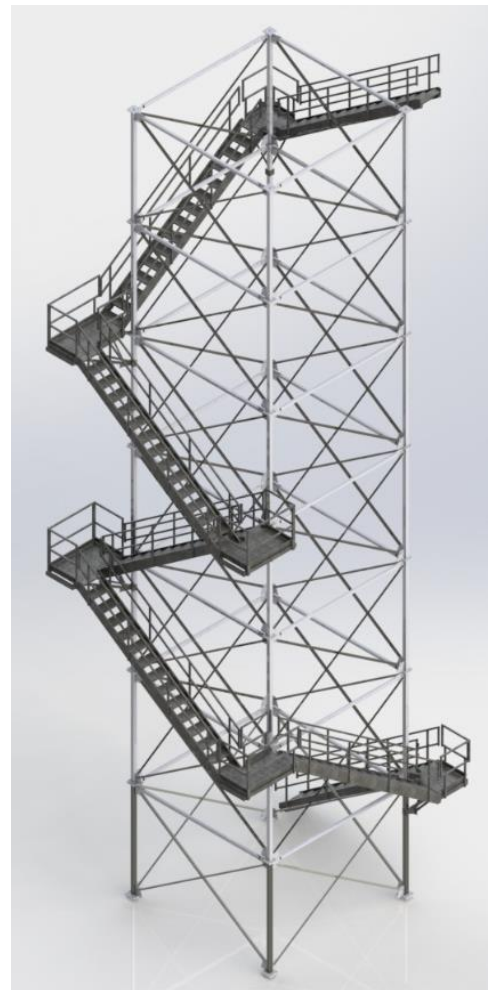

5-8-2015

Catwalk and Tower Engineering Bulletin

New Product Now Available: Wide Corner Stair and Step Off Platforms

Chief Agri Industrial is pleased to announce the introduction of several new platforms for Chiefs towers. These new platforms provide more flexibility in the layout of stair on Chief towers.

Corner to Switchback Platforms allow you to wrap a stair around a corner when the switchback stair is in the wide position.

Top/Step Off Platforms allow you to stop off on a top platform from a switchback stair in the wide position.

Switchback/Step Off Platforms allow you to step on to an internal platform from a switchback stair system

Below is a full list of Chief's tower stair platforms.

Part No	Part Description	
9623123Q	TOWER,PLATFORM PKG,CNR TO SB TRANS LH,GLV,STG 0-3	New
9623131Q	TOWER,PLATFORM PKG,CNR TO SB TRANS LH,GLV,STG 4-6	New
9623108Q	TOWER,PLATFORM PKG,CNR TO SB TRANS RH,GLV,STG 0-3	New
9623129Q	TOWER,PLATFORM PKG,CNR TO SB TRANS RH,GLV,STG 4-6	New
9623144Q	TOWER,PLATFORM PKG,EXT SB/STEP OFF LH,GLV,STG 0-3	New
9623133Q	TOWER,PLATFORM PKG,EXT SB/STEP OFF RH,GLV,STG 0-3	New
9623191Q	TOWER,PLATFORM PKG,EXT TOP/STEP OFF LH,GLV,STG 0-3	New
9623190Q	TOWER,PLATFORM PKG,EXT TOP/STEP OFF RH,GLV,STG 0-3	New
9621641Q	TOWER,PLATFORM PKG,SB LH,GLV,STG 0-3	
9621534Q	TOWER,PLATFORM PKG,SB LH,GLV,STG 4-6	
9621642Q	TOWER,PLATFORM PKG,SB RH,GLV,STG 0-3	
9621537Q	TOWER,PLATFORM PKG,SB RH,GLV,STG 4-6	
9621615Q	TOWER,PLATFORM PKG,TOP,GLV,STG 0-3	
9621134Q	TOWER,PLATFORM PKG,CORNER,GLV,STG 0-3	
9621509Q	TOWER,PLATFORM PKG,CORNER,GLV,STG 4-6	